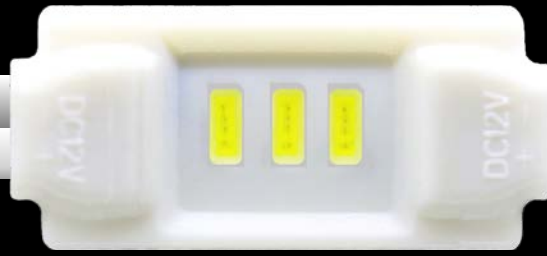

# Mini

- Ideal for**  
A  
**Small Letters**
- Optimal Depth**  
2-5  
**inches**
- Module Consumption**  
0.30  
**Watts**
- High Brightness**  
30  
**Lumens**
- Beam Angle**  
120°
- Number of modules**  
4 or 6  
**per foot**
- Waterproof**  
IP65
- Long Life Span**  
50,000  
**Hours**
- Max. Load**  
166  
**Per 60W Power Supply**

As Strong as it is Small ! Great for small and halo signs.

Product Code	Color	Lumens / Module	Watts / Module	Modules / Foot	Max. load for 60W 12V 5A, Class 2	Operating Temperature	Warranty	Waterproof Rating
GL-AL-3-W-CW	White 7200K	30	0,30W	4	166	-40°C to 70°C	5 years	IP 65
GL-AL-3-W-CW-SW	White 7200K - short wire*	30	0,30W	6	166	-40°C to 70°C	5 years	IP 65
GL-AL-3-W-DL	White 6500K	30	0,30W	4	166	-40°C to 70°C	5 years	IP 65
GL-AL-3-W-DL-SW	White 6500K - short wire*	30	0,30W	6	166	-40°C to 70°C	5 years	IP 65
GL-AL-3-W-WW	White 4000K	30	0,30W	4	166	-40°C to 70°C	5 years	IP 65
GL-AL-3-W-WH	White 3000K	30	0,30W	4	166	-40°C to 70°C	5 years	IP 65
GL-AL-3-W-R	Red	10	0,30W	4	166	-40°C to 70°C	5 years	IP 65
GL-AL-3-W-G	Green	20	0,30W	4	166	-40°C to 70°C	5 years	IP 65
GL-AL-3-W-B	Blue	9	0,30W	4	166	-40°C to 70°C	5 years	IP 65