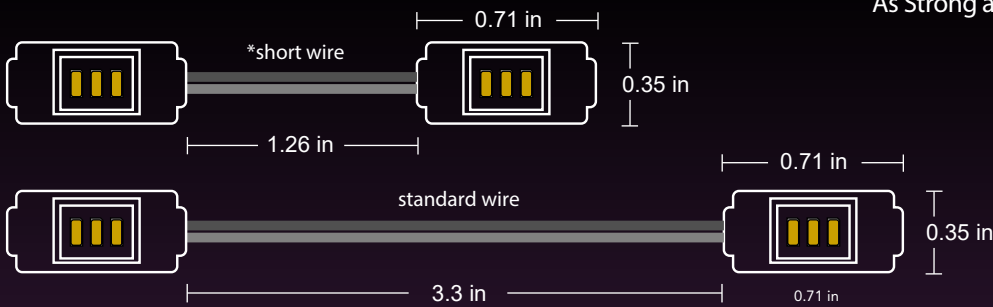

# Mini

- Ideal for**  
A  
**Small Letters**
- Optimal Depth**  
2-5  
**inches**
- Module Consumption**  
0.30  
**Watts**
- High Brightness**  
30  
**Lumens**
- Beam Angle**  
120°
- Number of modules**  
4 or 6  
**per foot**
- Waterproof**  
IP65
- Long Life Span**  
50,000  
**Hours**
- Max. Load**  
166  
**Per 60W Power Supply**

As Strong as it is Small ! Great for small and halo signs.

Product Code	Color	Lumens / Module	Watts / Module	Modules / Foot	Max. load for 60W 12V 5A, Class 2	Operating Temperature	Warranty	Waterproof Rating
GL-AL-3-W-CW	White 7200K	30	0,30W	4	166	-40°C to 70°C	5 years	IP 65
GL-AL-3-W-CW-SW	White 7200K - short wire*	30	0,30W	6	166	-40°C to 70°C	5 years	IP 65
GL-AL-3-W-DL	White 6500K	30	0,30W	4	166	-40°C to 70°C	5 years	IP 65
GL-AL-3-W-DL-SW	White 6500K - short wire*	30	0,30W	6	166	-40°C to 70°C	5 years	IP 65
GL-AL-3-W-WW	White 4000K	30	0,30W	4	166	-40°C to 70°C	5 years	IP 65
GL-AL-3-W-WH	White 3000K	30	0,30W	4	166	-40°C to 70°C	5 years	IP 65
GL-AL-3-W-R	Red	10	0,30W	4	166	-40°C to 70°C	5 years	IP 65
GL-AL-3-W-G	Green	20	0,30W	4	166	-40°C to 70°C	5 years	IP 65
GL-AL-3-W-B	Blue	9	0,30W	4	166	-40°C to 70°C	5 years	IP 65

\* New mini short wire has a 32mm wire (1.26 in)